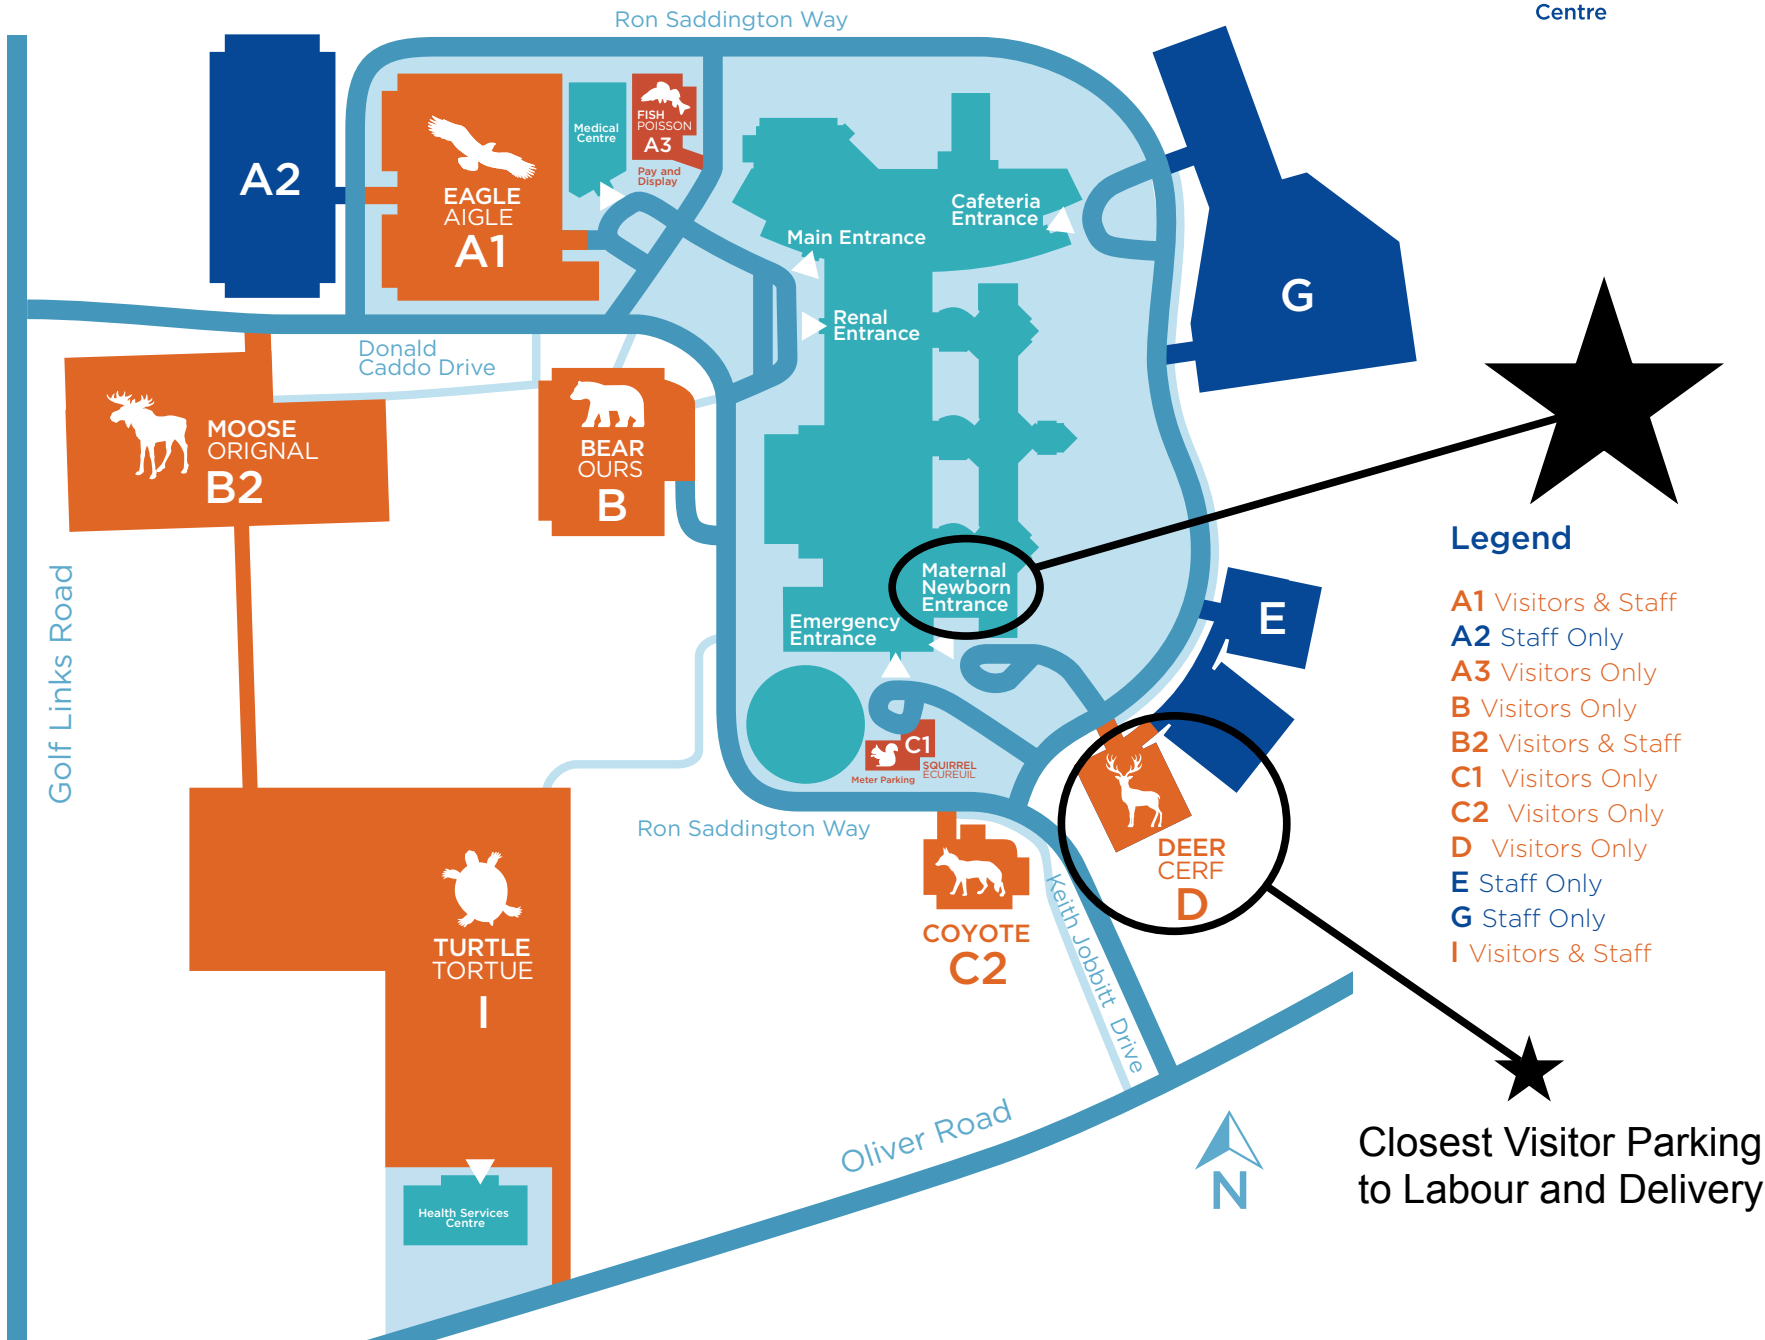

Thunder Bay Regional Health Sciences Centre  
**Parking Lot Site Plan**

**Legend**

- A1 Visitors & Staff
- A2 Staff Only
- A3 Visitors Only
- B Visitors Only
- B2 Visitors & Staff
- C1 Visitors Only
- C2 Visitors Only
- D Visitors Only
- E Staff Only
- G Staff Only
- I Visitors & Staff

Closest Visitor Parking to Labour and Delivery